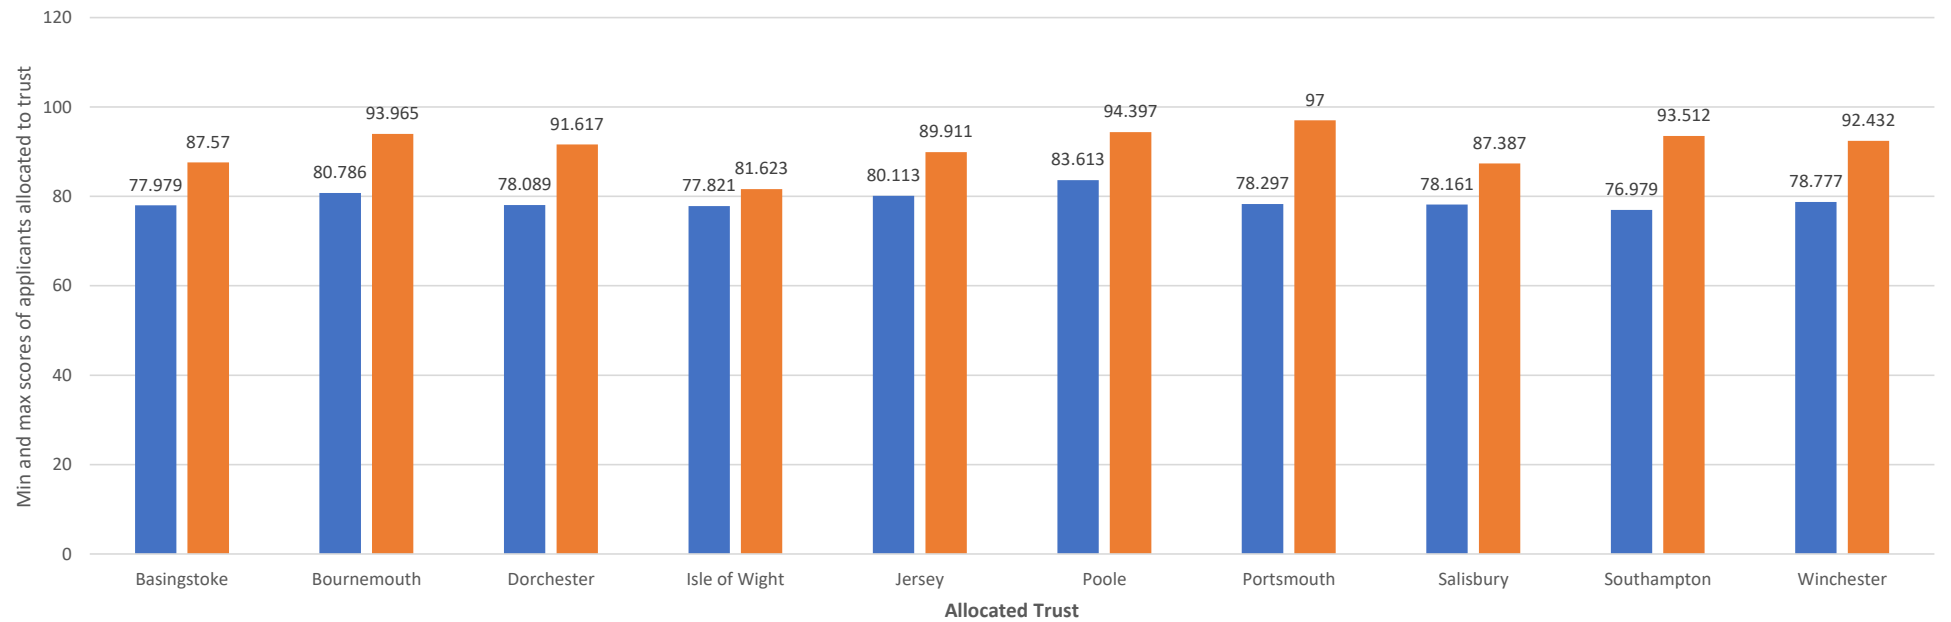

Wessex Foundation School  
Applicant Total Scores & Allocated Trust  
F1 August 2022

**Allocated Trust**  
Primary allocation list only. Does not include reserve list.  
Includes programmes where the F2 year is in a different Trust  
Does not include Academic FP allocations or Special Circumstances allocations